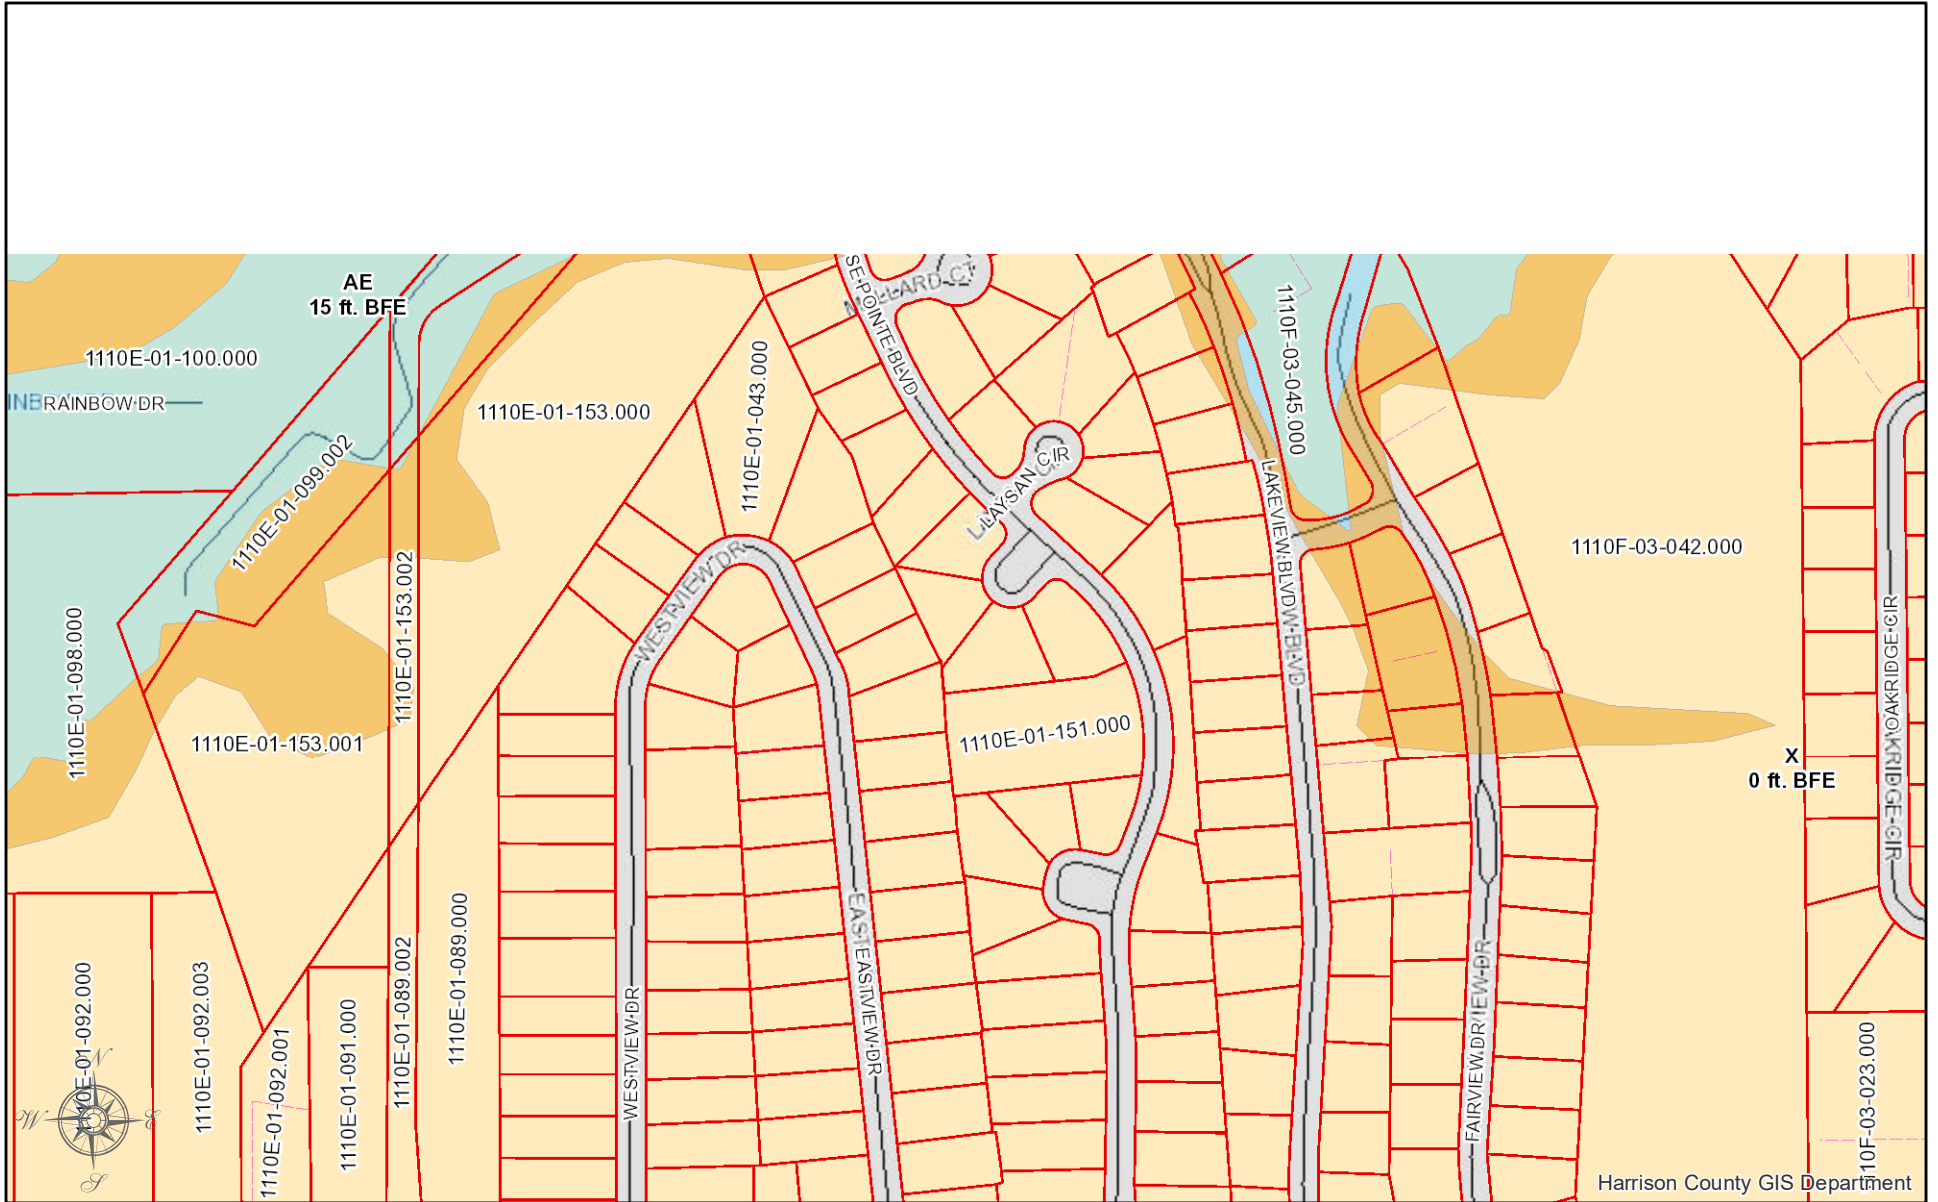

# My Map

## HARRISON COUNTY, MISSISSIPPI

DISCLAIMER: THIS MAP IS FOR PROPERTY TAX ASSESSMENT PURPOSES ONLY. IT WAS CONSTRUCTED FROM PROPERTY INFORMATION RECORDED IN THE OFFICE OF THE REGISTER OF DEEDS AND IS NOT CONCLUSIVE AS TO LOCATION OF PROPERTY OR LEGAL OWNERSHIP. TAL FLURRY, TAX ASSESSOR.

MAP DATE: November 15, 2021