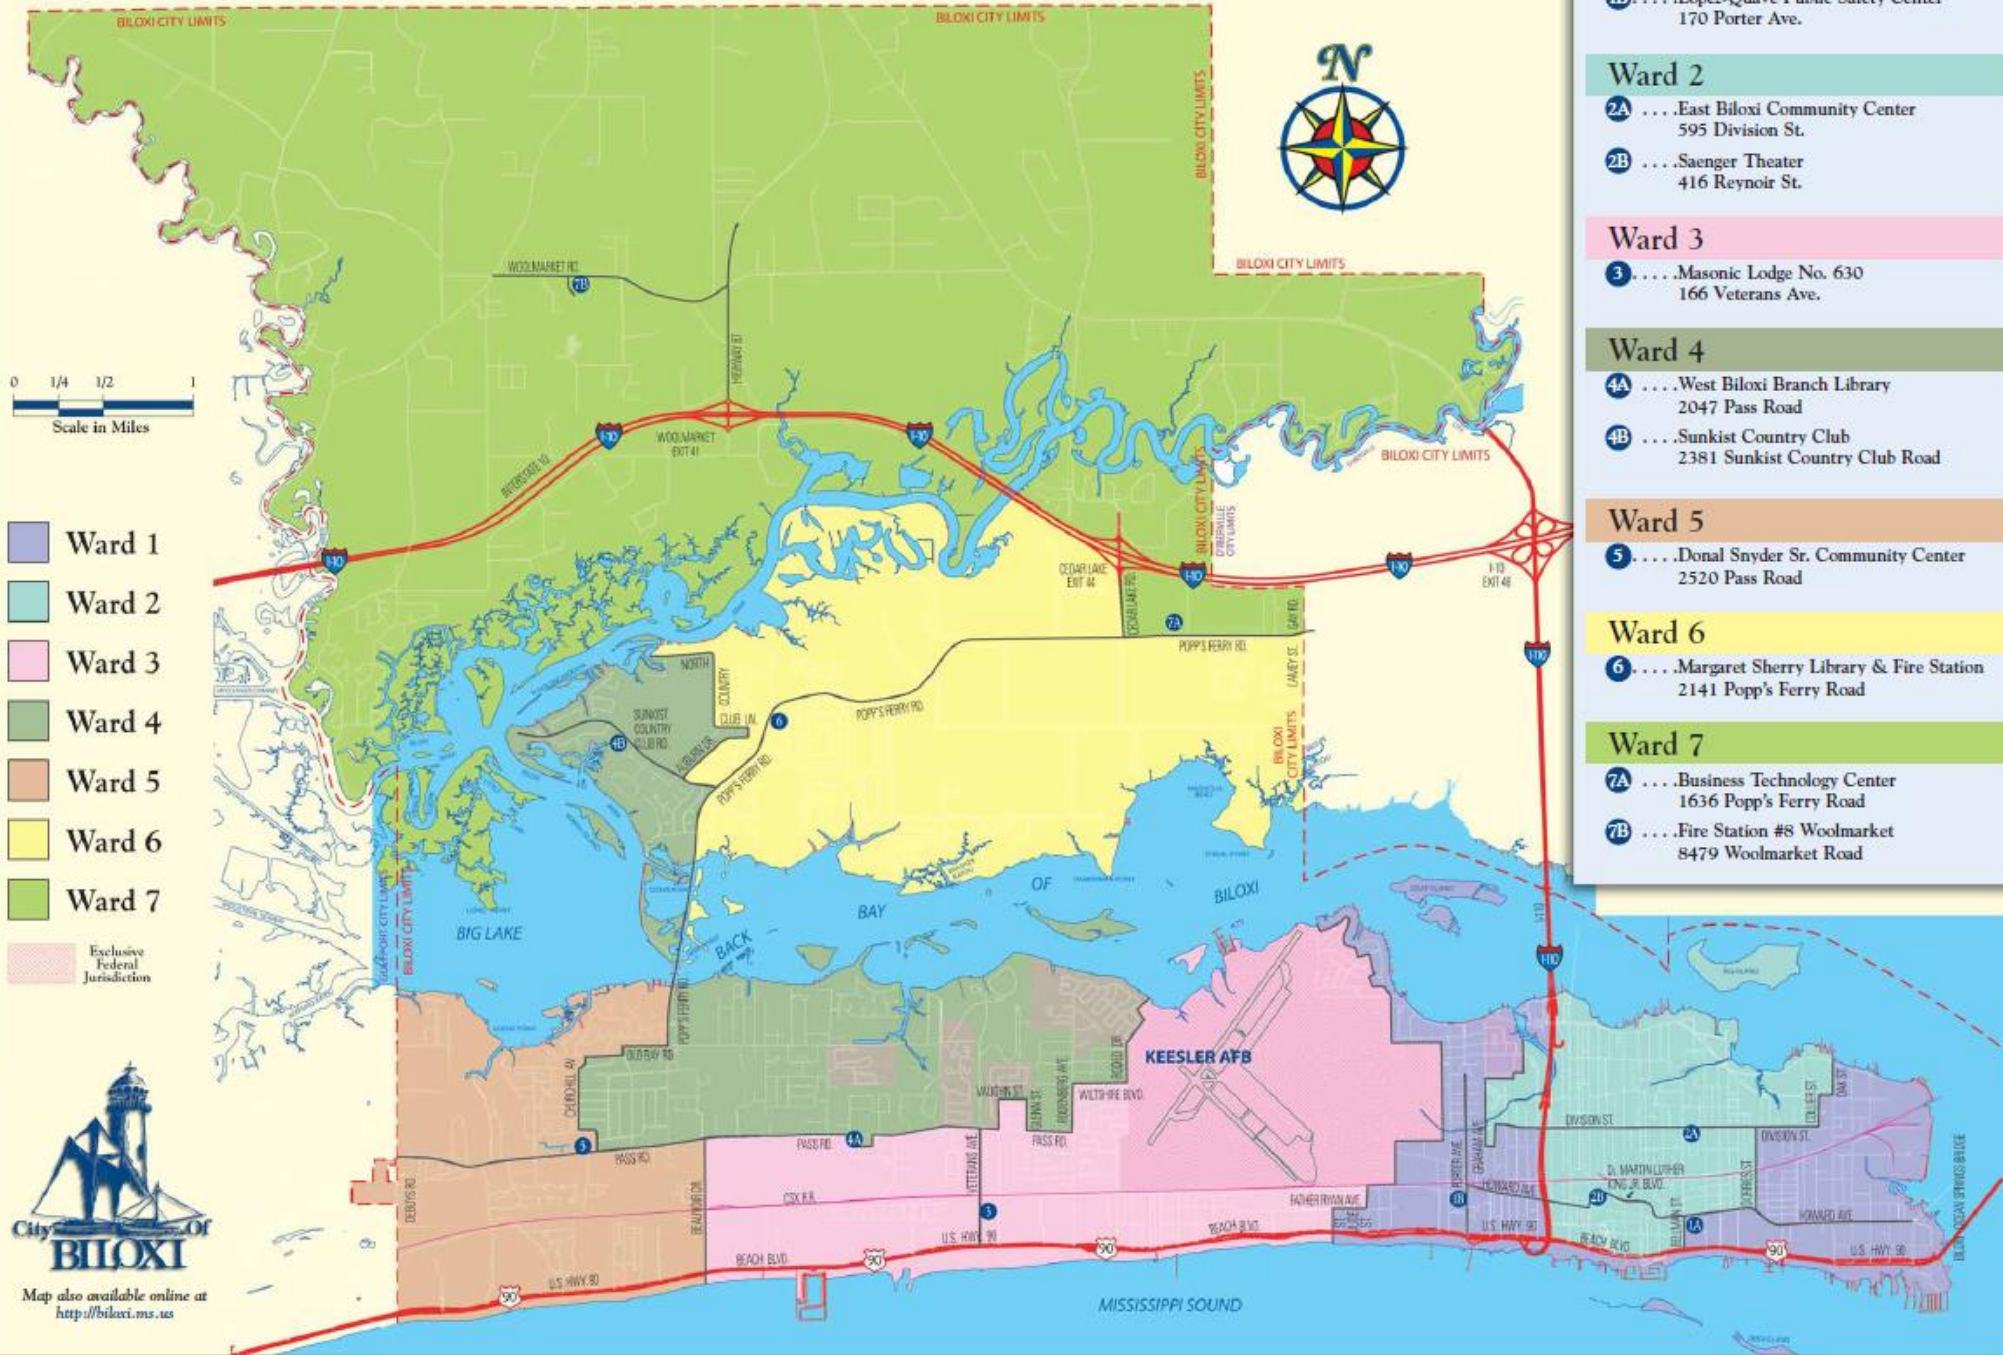

City of Biloxi Voter Ward Map

Polling places

Ward 1

- 1A ... Biloxi Community Center
591 Howard Ave.
- 1B ... Lopez-Quave Public Safety Center
170 Porter Ave.

Ward 2

- 2A ... East Biloxi Community Center
595 Division St.
- 2B ... Saenger Theater
416 Reynoir St.

Ward 3

- 3 ... Masonic Lodge No. 630
166 Veterans Ave.

Ward 4

- 4A ... West Biloxi Branch Library
2047 Pass Road
- 4B ... Sunkist Country Club
2381 Sunkist Country Club Road

Ward 5

- 5 ... Donal Snyder Sr. Community Center
2520 Pass Road

Ward 6

- 6 ... Margaret Sherry Library & Fire Station
2141 Popp's Ferry Road

Ward 7

- 7A ... Business Technology Center
1636 Popp's Ferry Road
- 7B ... Fire Station #8 Woolmarket
8479 Woolmarket Road

Map also available online at <http://biloxi.ms.us>